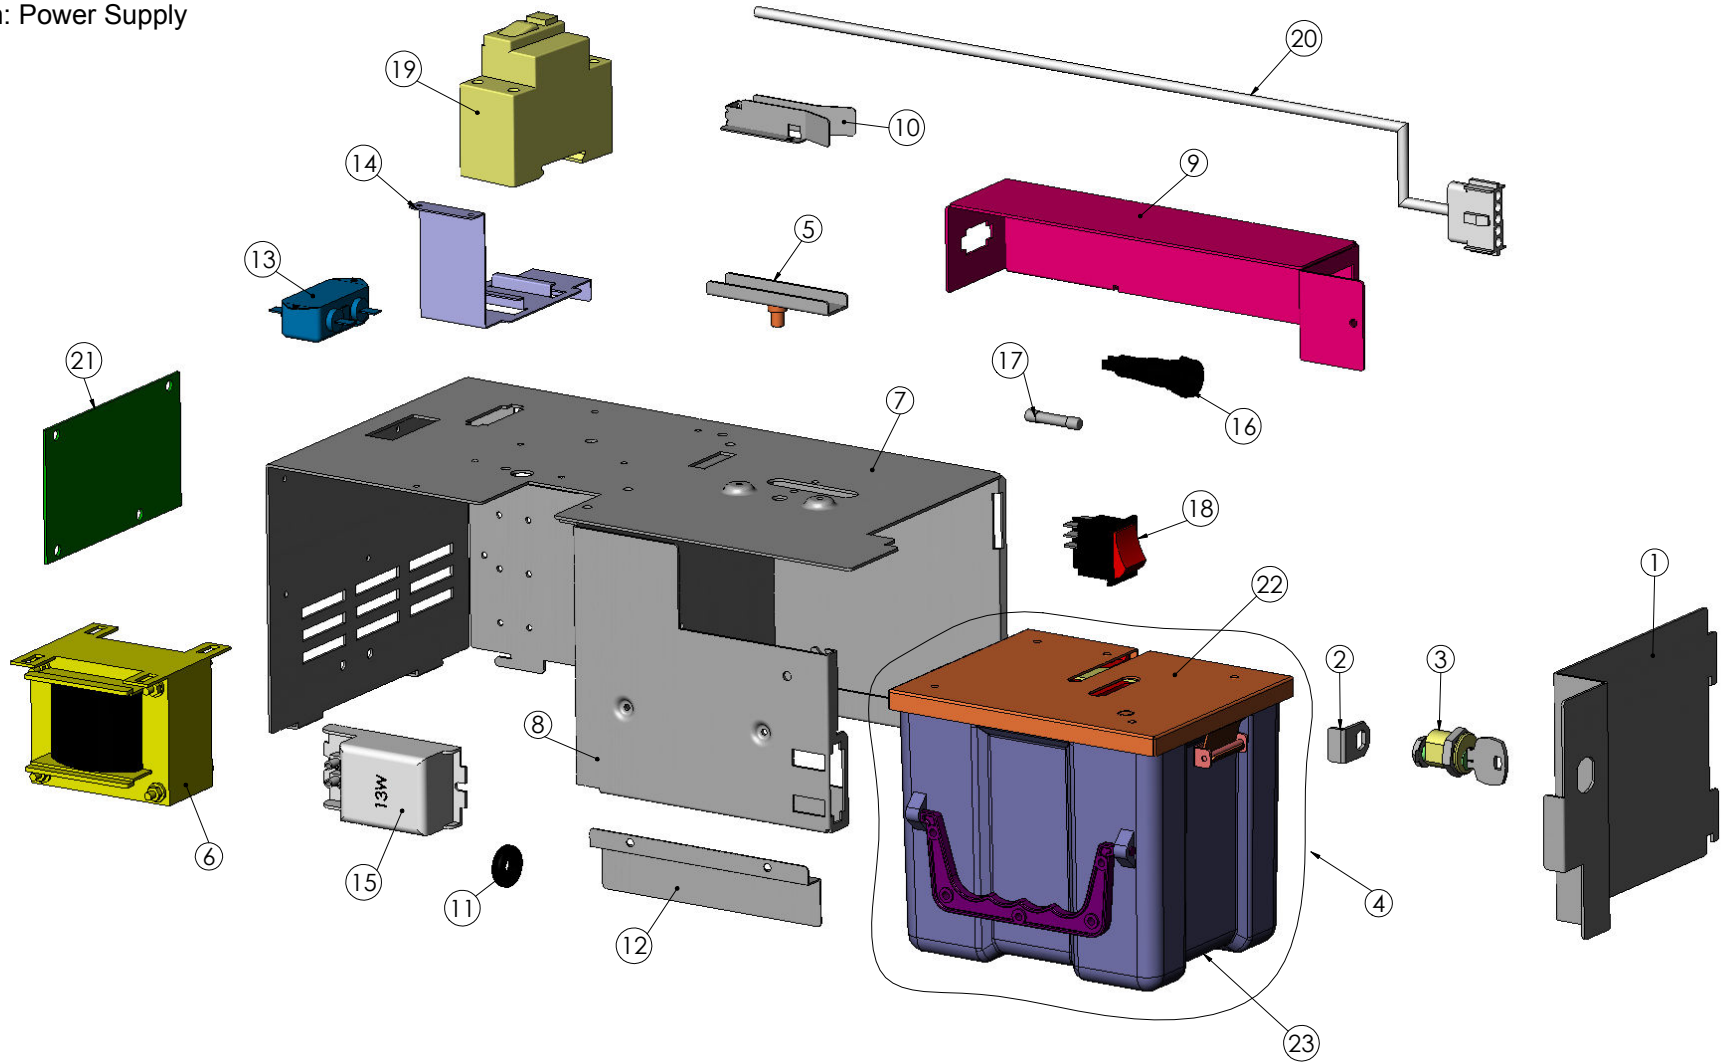

Draw #: 4500469
Machine: Vision V3-V4
Section: Power Supply

Code: 4500469	Date: 1/29/2009	Rev: 00	
Power Supply			
			Jofemar USA, Inc.