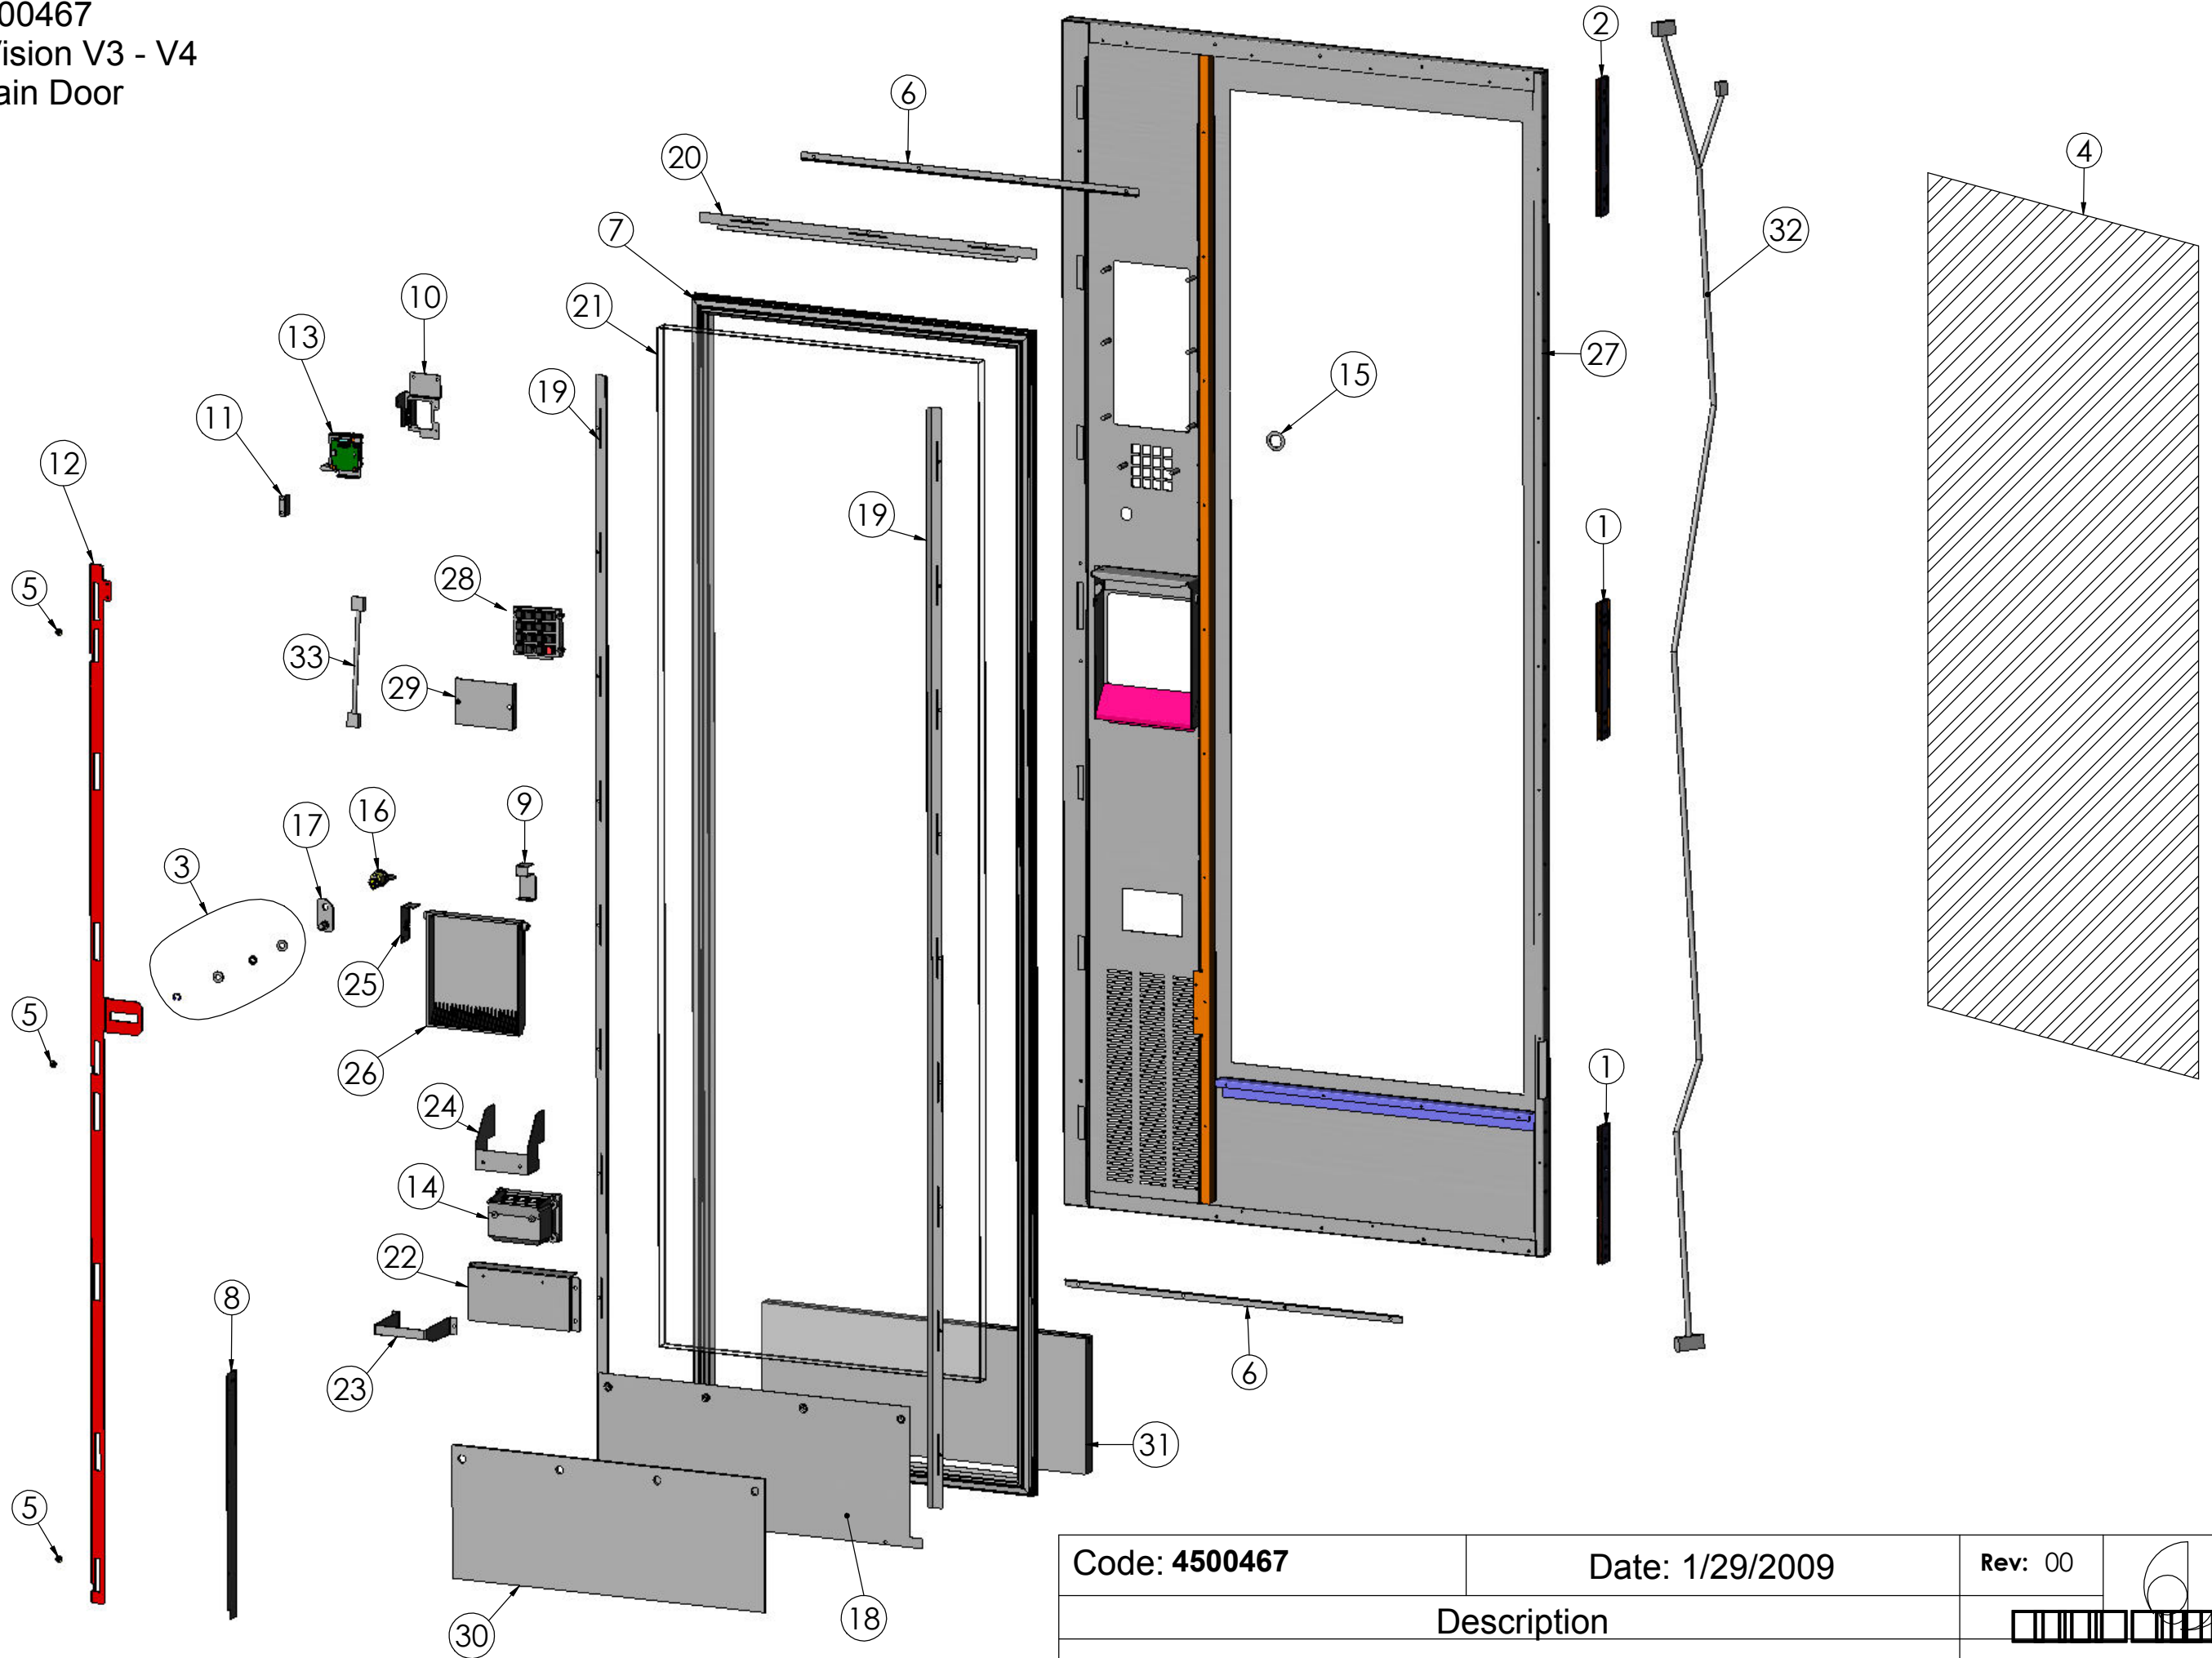

Draw #: 4500467
 Machine: Vision V3 - V4
 Section: Main Door

Jofemar S.A. Plano Despiece

Code: 4500467	Date: 1/29/2009	Rev: 00	
Description			
Cooling Unit		Jofemar USA, Inc	

Main Door

#	CODE	DESCRIPTION
1	6452027	Door Hinge (Blue Goya)
2	6452030	Door Hinge Set (Vision)
3	8807028	Lock Washers (Vision With Elevator)
4	2404050	Front Glass Tinted Window (Vision)
5	1842105	Casquillo Salida Producto (Rsu)
6	6153974	Top Seal (Vision)
7	7000397	Front Door Seal (Multiplus Vision)
8	6153849	Cable Cover Protection (Vision)
9	6153839	Outer Door Switch (Vision)
10	6153821	Soporte Motor Bloqueo (Vision) N/A In Usa
11	6153820	Tope Bloqueo Pletina (Vision) N/A In Usa
12	6153819	Lock Rais And Cable Cover (Vision)
13	8901955	Conjunto Motor Caja Hucha (Fonotech) N/A In Usa
14	7200004	Coin Return Cotainer
15	1856018	Lock Washer
16	1900065	Lock Sts 626000083171A (G. Izda) (Mmp)
17	6402070	Lock Suplement (Multiplus Vision)
18	6152769	Lower Rectangular Cover (Vision)
19	6152797	Door Harness Guide And Cover (Vision)
20	6153818	Seal Support (Vision)
21	9050487	Front Glass + Viniltec (Vision With Elevator)
22	6153817	Coin Container Door Protector (Vision)
23	6153426	Coins Exit Guide (Vision V2)
24	6153207	Coin Return Suplement(Vision V2)
25	6153384	Plastic Product Pick Up Door Fastning (Vision)
26	7071110	Product Pick Up Door (Vision V2 Double Door)

www.jofemarus.com

Main Door

Draw #
4300067

#	CODE	DESCRIPTION
27	6260449	Exterior Door (Vision With Elevator)
28	8590154	Key Pad(Vision)
29	6153822	Key Pad Cover (Vision)
30	2930058	Lower Door Isolator (Vision)
31	2400171	Door Isolator (Vision V2)
32	88002055	Door Communication Harness (Vision With Elevator)
33	88002067	Key Pad Connector (Vision With Elevator)