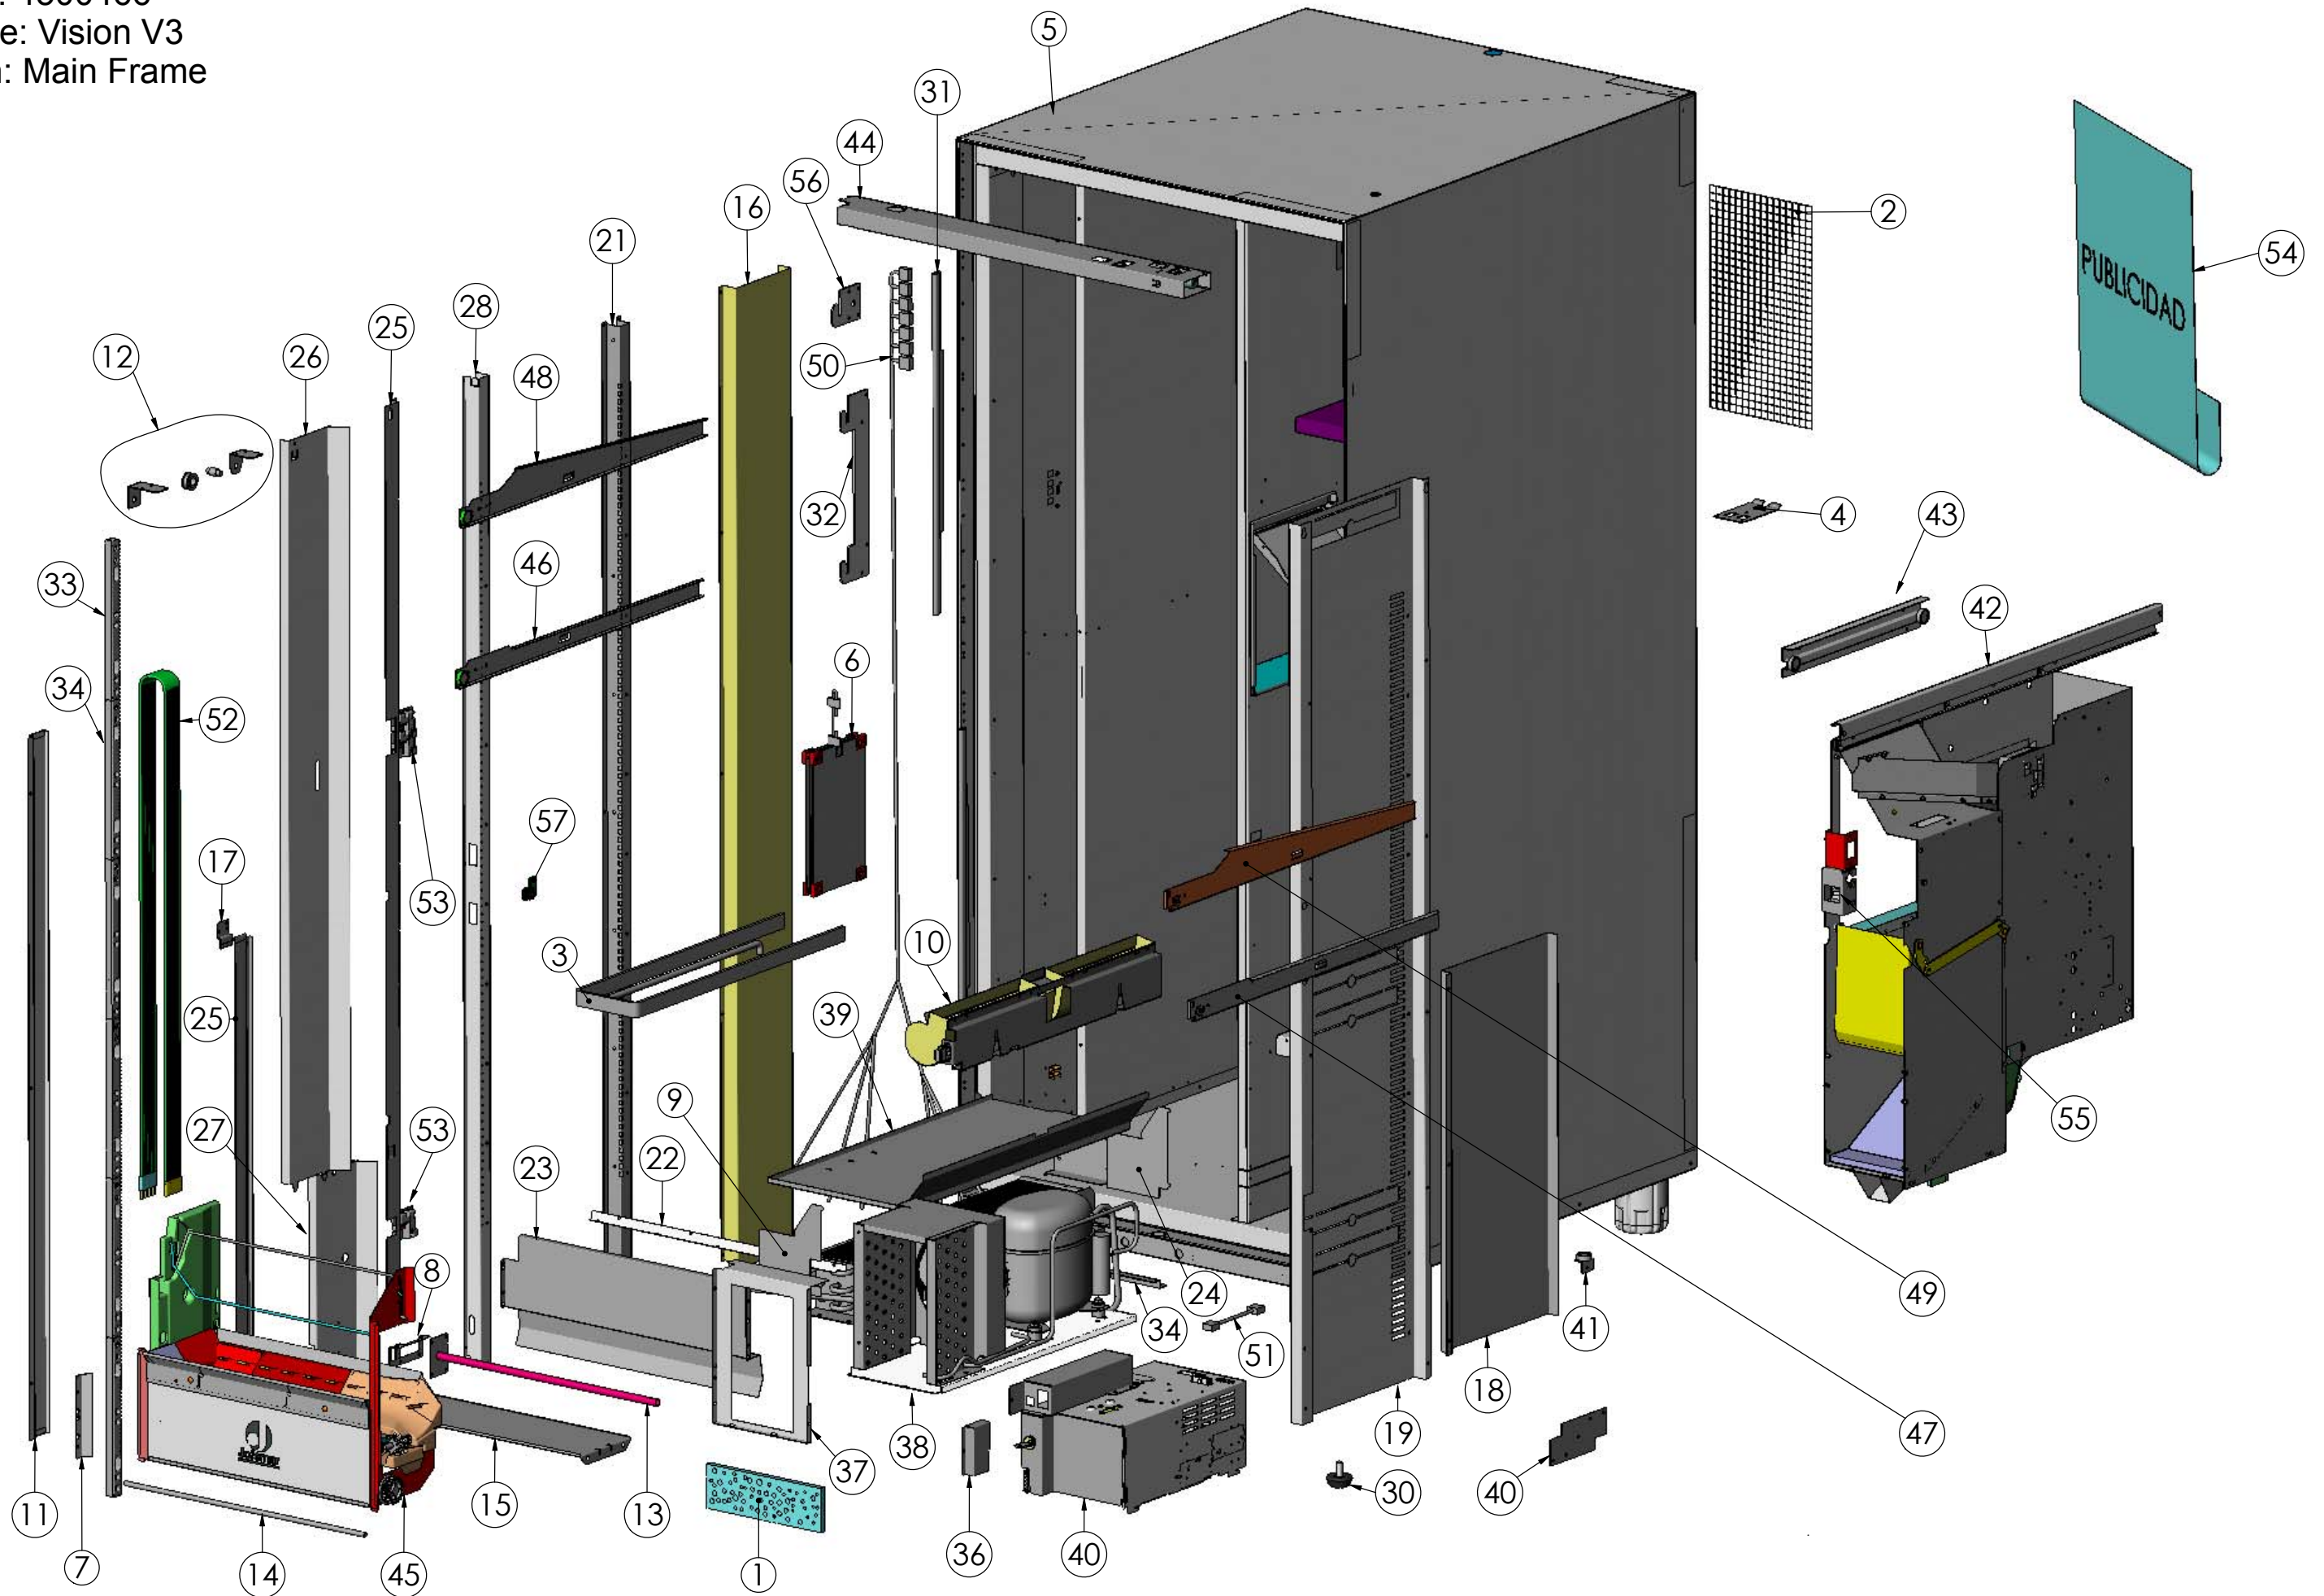

Draw #: 4500466
Machine: Vision V3
Section: Main Frame

Main Frame

#	CODE	DESCRIPTION
1	2400100	Evaporation Sponge Artic 510
2	1540006	Rear Grille Cover
3	6402032	Metal Support (Mmp)
4	6411447	Main Power Cord Seal Protection (Vision)
5	9050464	Main Frame (Vision)
6	8802028	Plastic Elevator Counterweight (Vision)
7	6153861	Cable Holder (Vision)
8	6153852	Door Support (Vision)
9	6153859	Air Turbine Guide (Vision)
10	5901014	Turbine Kit 110V Vision
10	5901015	Turbine Kit Vision
11	6153799	Illumination Cable Guide (Vision)
12	9050463	Counterweight Rope Holder (Vision)
13	8901790	Elevator Spacial Display (Vision)
14	6270008	Elevator Display Holder (Vision)
15	6153001	Publicity Protection (Vision)
16	6153011	Omega Guide Counterweight (Vision)
17	6130008	Elevator Rainbow Cable Support (Multiplus, Vision)
18	6153360	Rear Left Cover (Multiplus, Vision)
19	6130127	Left Cover (Vision)
20	89011109	Omega Connectors Kit (Vision With Elevator)
21	6153809	Tray Rails Holders (Vision)
22	6152735	Tray Rail Support (Multiplus Vision)
23	6130022	Lower Front Cover (Vision)
24	6152733	Evaporator Anchorage (Multiplus Vision)
25	6130006	Cable Motors Cover (Multiplus Vision)
26	6130126	Left Side Motor Connectors Cover (Vision)

www.jofemarus.com

Main Frame

Draw #
4500466

#	CODE	DESCRIPTION
50	88002057	Tray Harness (Vision With Elevator)
51	88002061	Relay Transformer Connector (Vision With Elevator)
52	5210060	Elevator Ribbon Cable (10) (Mmp)
53	8901890	Tray Phototransistor (Vision)
54	2404046	Publicity Panel Vision U.S.A.
55	5060050	Closed Micro Door
56	6220235	Hook (Vision)