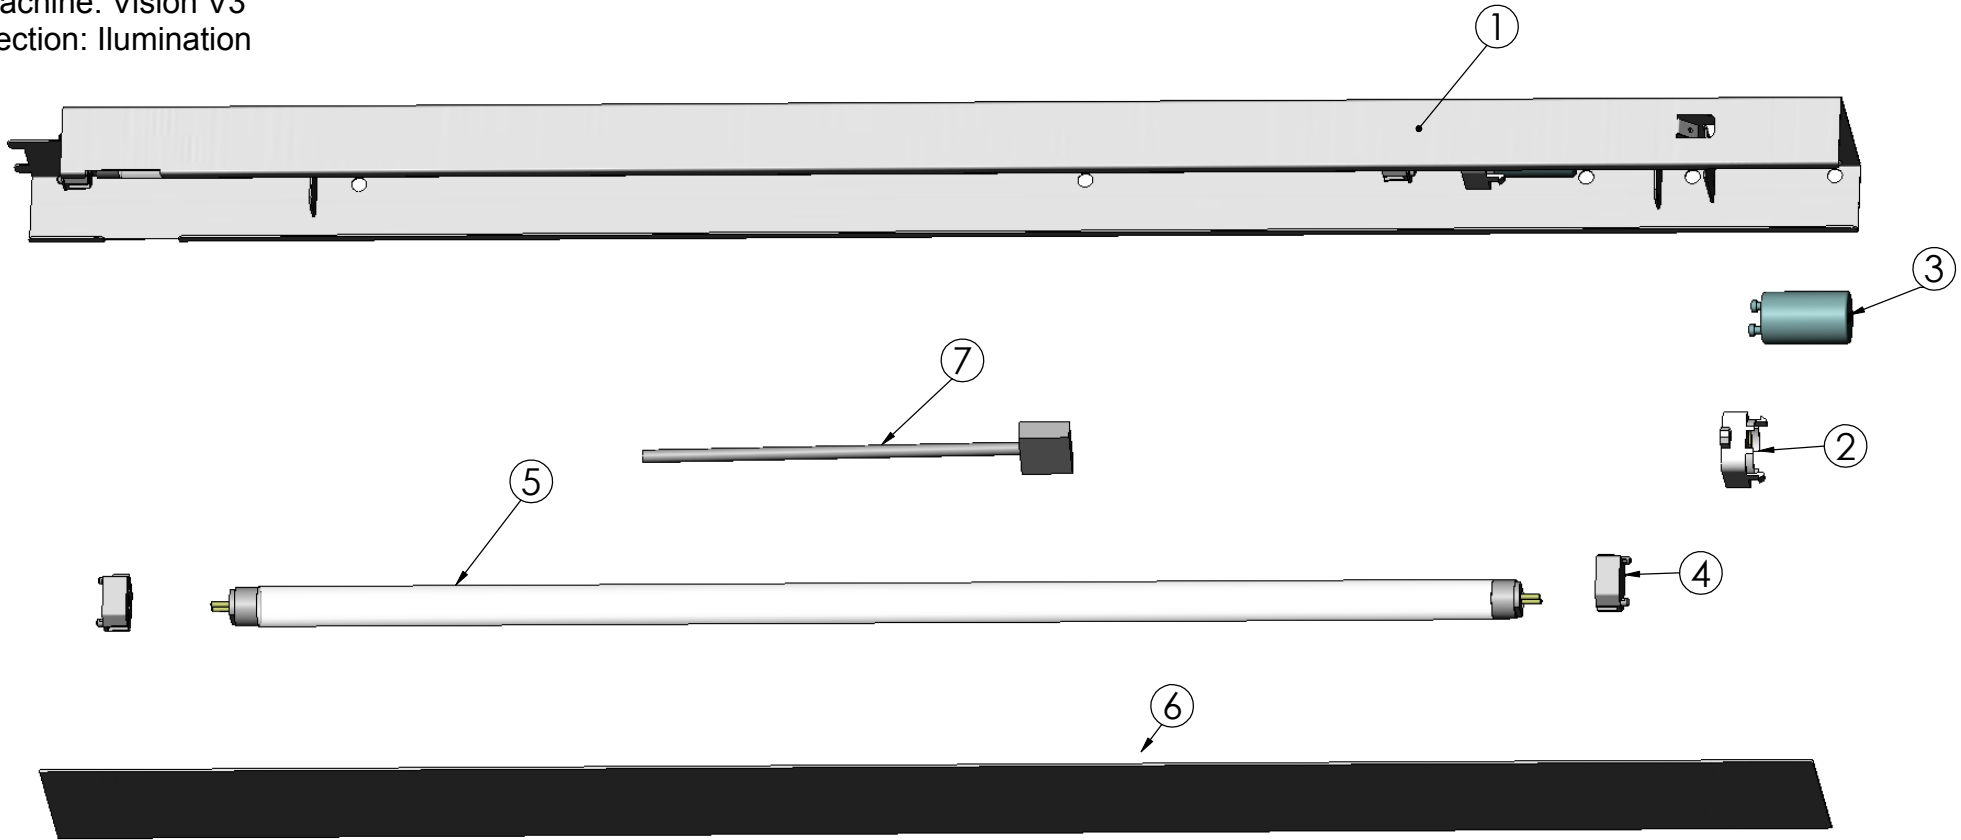

Draw #: 4500470
 Machine: Vision V3
 Section: Illumination

Code: 4500470	Date: 1/29/2009	Rev: 00	
Description			
Illumination (Vision V3)			Jofemar USA, Inc.

www.jofemarus.com

Illumination

Draw #
4500470

#	CODE	DESCRIPTION
1	6153869	Illumination Support (Vision 220V)
2	6153870	Illumination Support (Vision 110V)
2	5020008	Stater Holder 16V Stucchi
3	5020005	Starter Fs-11
3	5020040	Starter (110V)
4	5020009	Lamp Holder Stucchi
5	5020001	Phillips Tube 13W/54
5	5020004	Fluorescent Tube 8W/54
6	2404054	Fluorescent Protector Vision
7	88002073	Lamp Cables (Vision Without Elevator). 110V Usa
7	88002014	Lamp Cables (Vision Without Elevator)