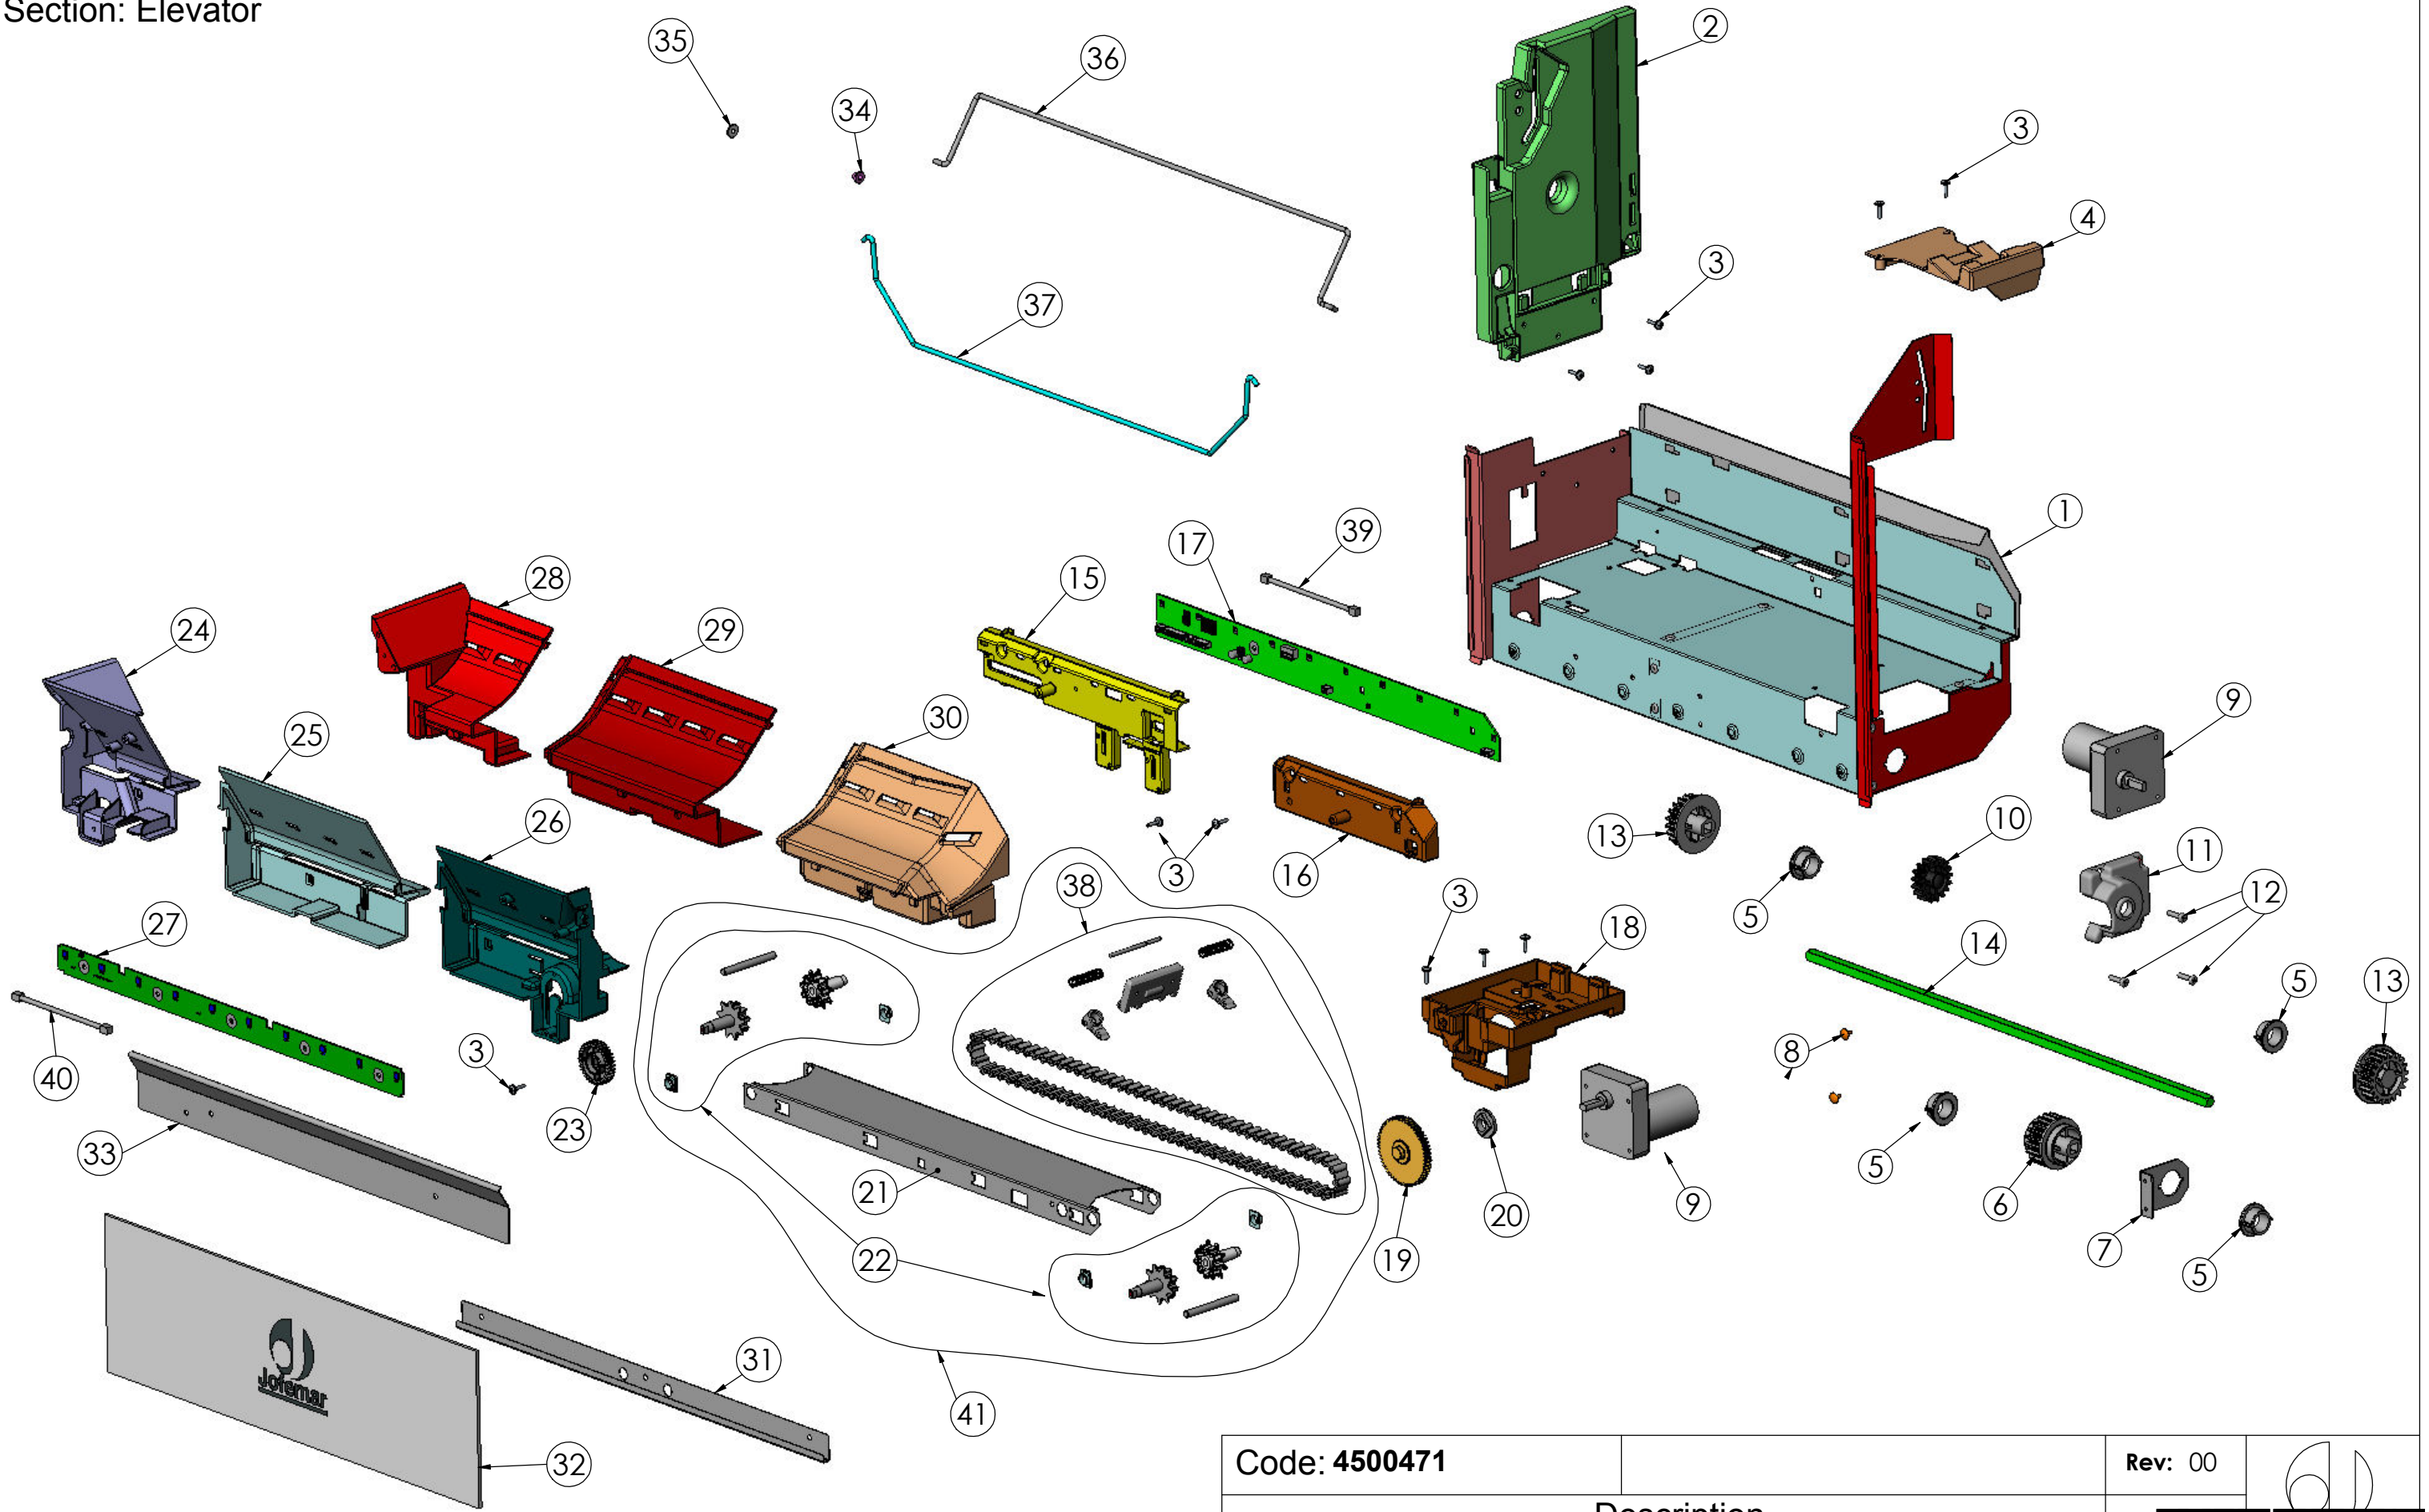

Draw #: 4500471
 Machine: Vision V3 - V4
 Section: Elevator

Code: 4500471	Rev: 00	 Jofemar USA, Inc.
Description Elevator		

Elevator

#	CODE	DESCRIPTION
1	89011050	C. Vision Plastic Frame Lift
2	7000455	Plastic Deflector Lift Side (Vision)
3	1301045	Plastite Screw 3.9X12
4	7000446	Lift Plastic Slip (Vision)
5	7030219	Gear Holder Vision With Elevator (From Patent No. 2354)
6	7040196	Pinion Lift Transmission Vision
7	6153595	Square Plastic Pinion Elevator (Vision
8	1301041	Srew With Washer 3.9X6.5 Din 7981 Zinc. Yellow
9	8800680	Elevator Motor (Vision) V2,V3,V4
10	7040118	Elevator Motor Pinion (Mmp)
11	7000439	Elevator Motor Pinion Support (Vision)
12	1300028	Screw M4X15 Din 7985
13	7040191	20 Tooth Pinion Elevator (Multiplus Vision)
14	1841048	Squares 8 X 8 Multi Plus Vision Lift
15	7000456	Initial Support Lift Plastic Phototransistors
16	7000457	Final Bracket Lift Plastic Phototransistor
17	8590205	Product Detector (Fototransistors) 8456 (Vision)
18	7000445	Elevator Motor Belt Holder Plastic (Vision)
19	7040119	Motor Pinion Elevator Belt (Mmp)
20	7030223	Elevator Motor Cap Plastic (Vision)
21	6153596	Belt And Gear Mount For Plastic Elevator (Vision)
22	9050462	Pinion Kit For Plastic Elevator (Vision)
23	7040229	Elevator Belt Transmission Pinion Plastic (Vision
24	7000449	Elevator Initial Front Plastic Deflector Lift (Vision)
25	7000451	Plastic Elevator Deflector Front Lift Medium (Vision)
26	7000453	Elevator Front End Lift Plastic Deflector (Vision)