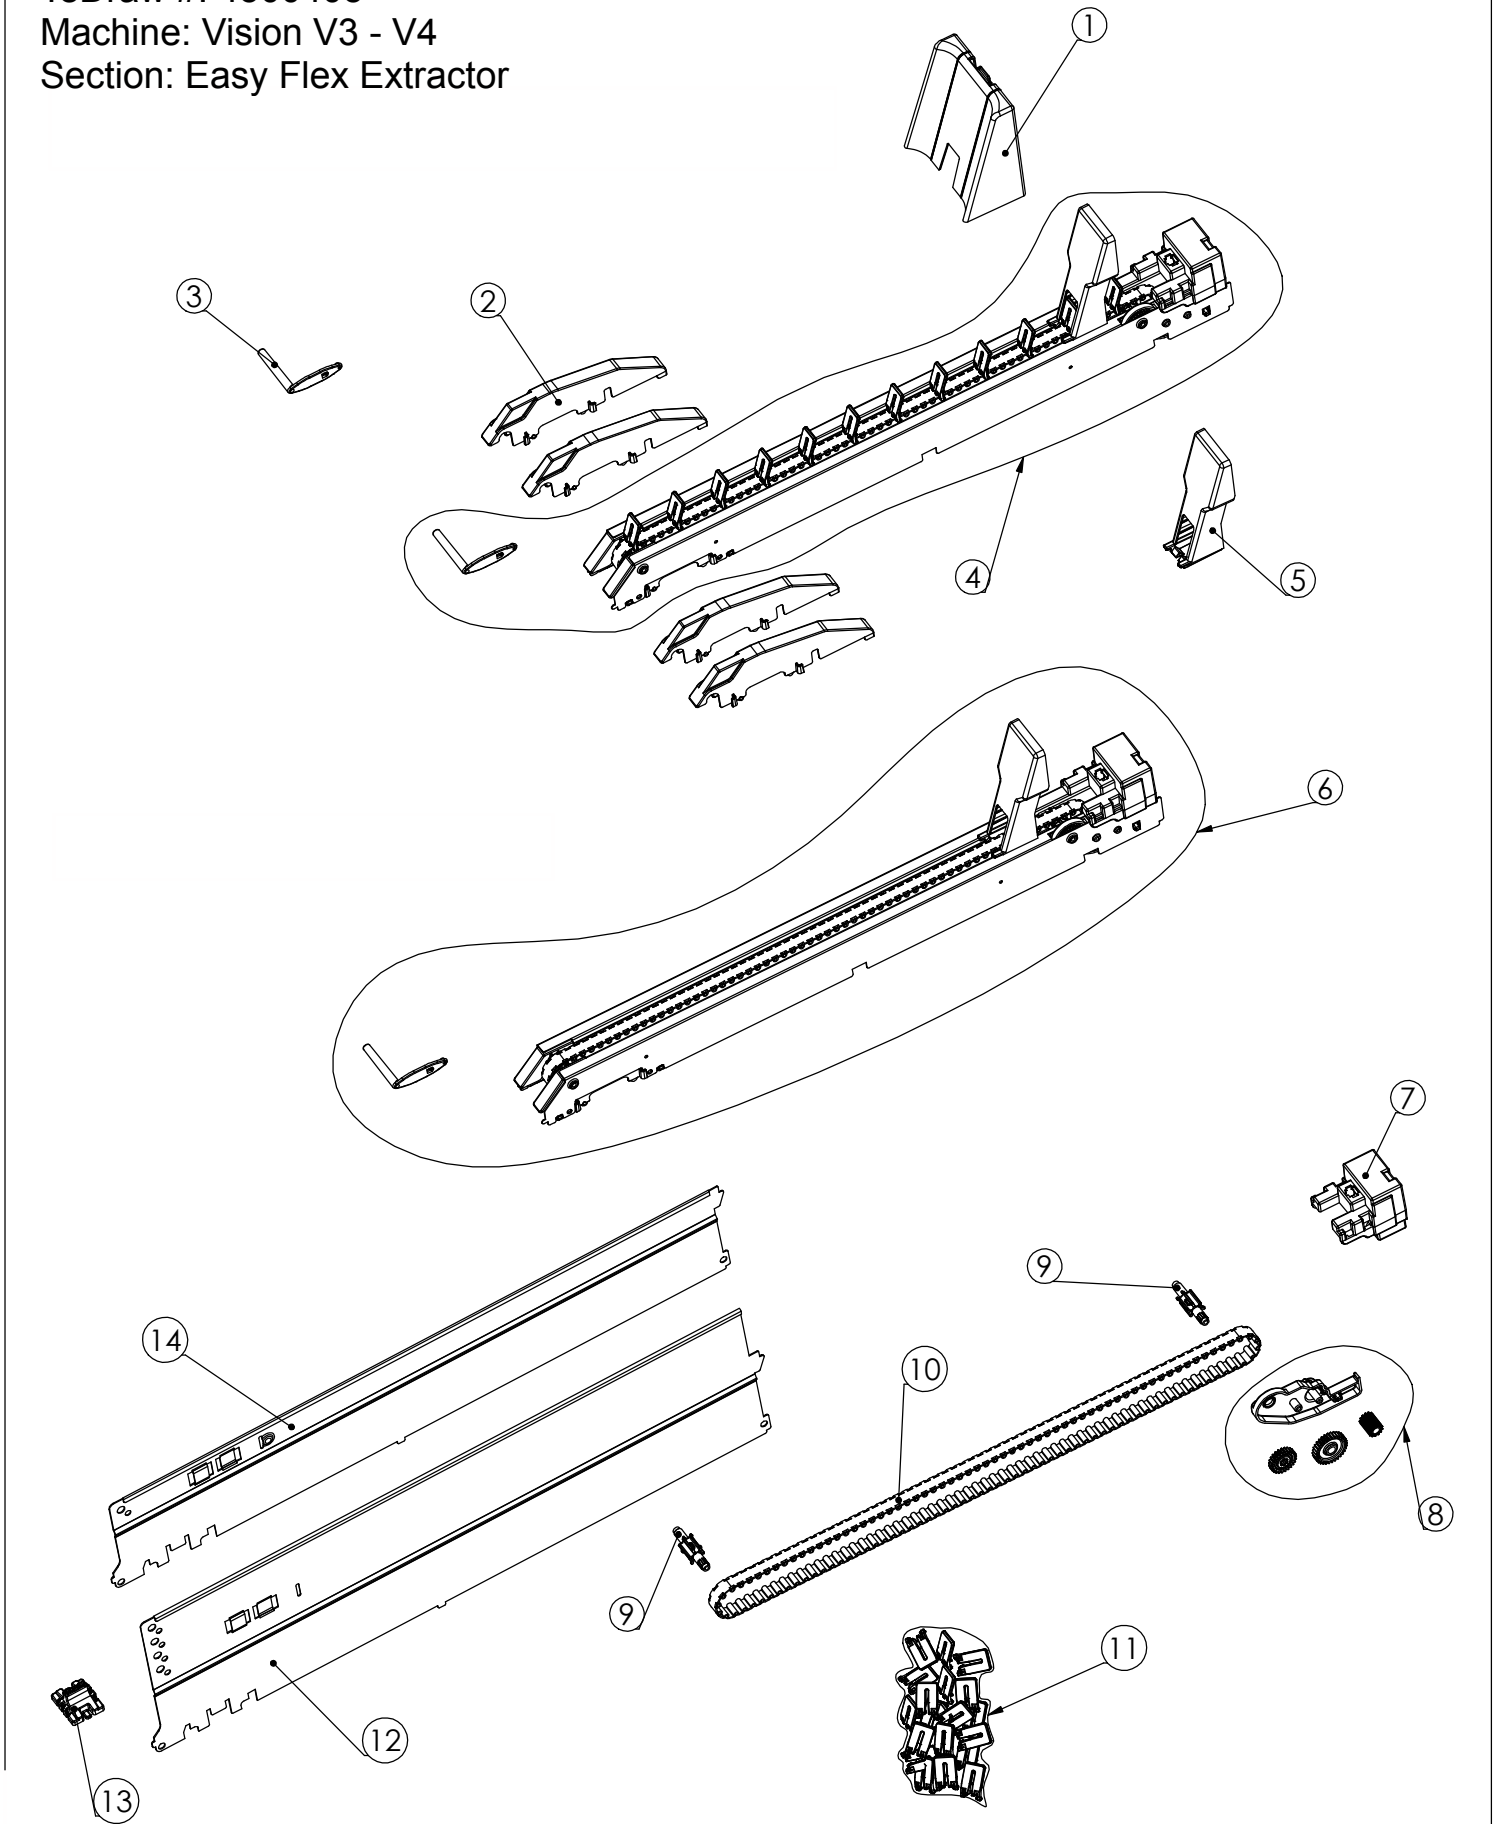

TeDraw #: 4500405  
 Machine: Vision V3 - V4  
 Section: Easy Flex Extractor

Code: <b>4500405</b>		Rev: 00	
Description			
Easy Flex Extractor		Jofemar USA, Inc	

[www.jofemarus.com](http://www.jofemarus.com)

## Easy Flex Extractor

Draw #  
4500472

#	CODE	DESCRIPTION
1	7000437	Large Hat Pusher
2	7030217	Ramps
3	7030218	Product Tippers
4	9050401	Extractor With Clips
5	7030216	Snack Pusher
6	9050402	Snack Extractor Without Clips
7	9050404	Motor For High Capacity Extractor (Vision)
8	9050403	High Capacity Extractor Gear Set (Vision)
9	7030215	Shaft For High Capacity Extractor (Vision)
10	7040216	Belt With 120 Section For High Capacity Extractor (Vision)
11	8807024	Pack Of 240 Clips (VISION)
11	8807025	Pack Of 60 Clips (VISION)
12	6130047	Tall Divider
13	7000431	Plastic Divider Foot (VISION)
14	6130027	Short Dividers