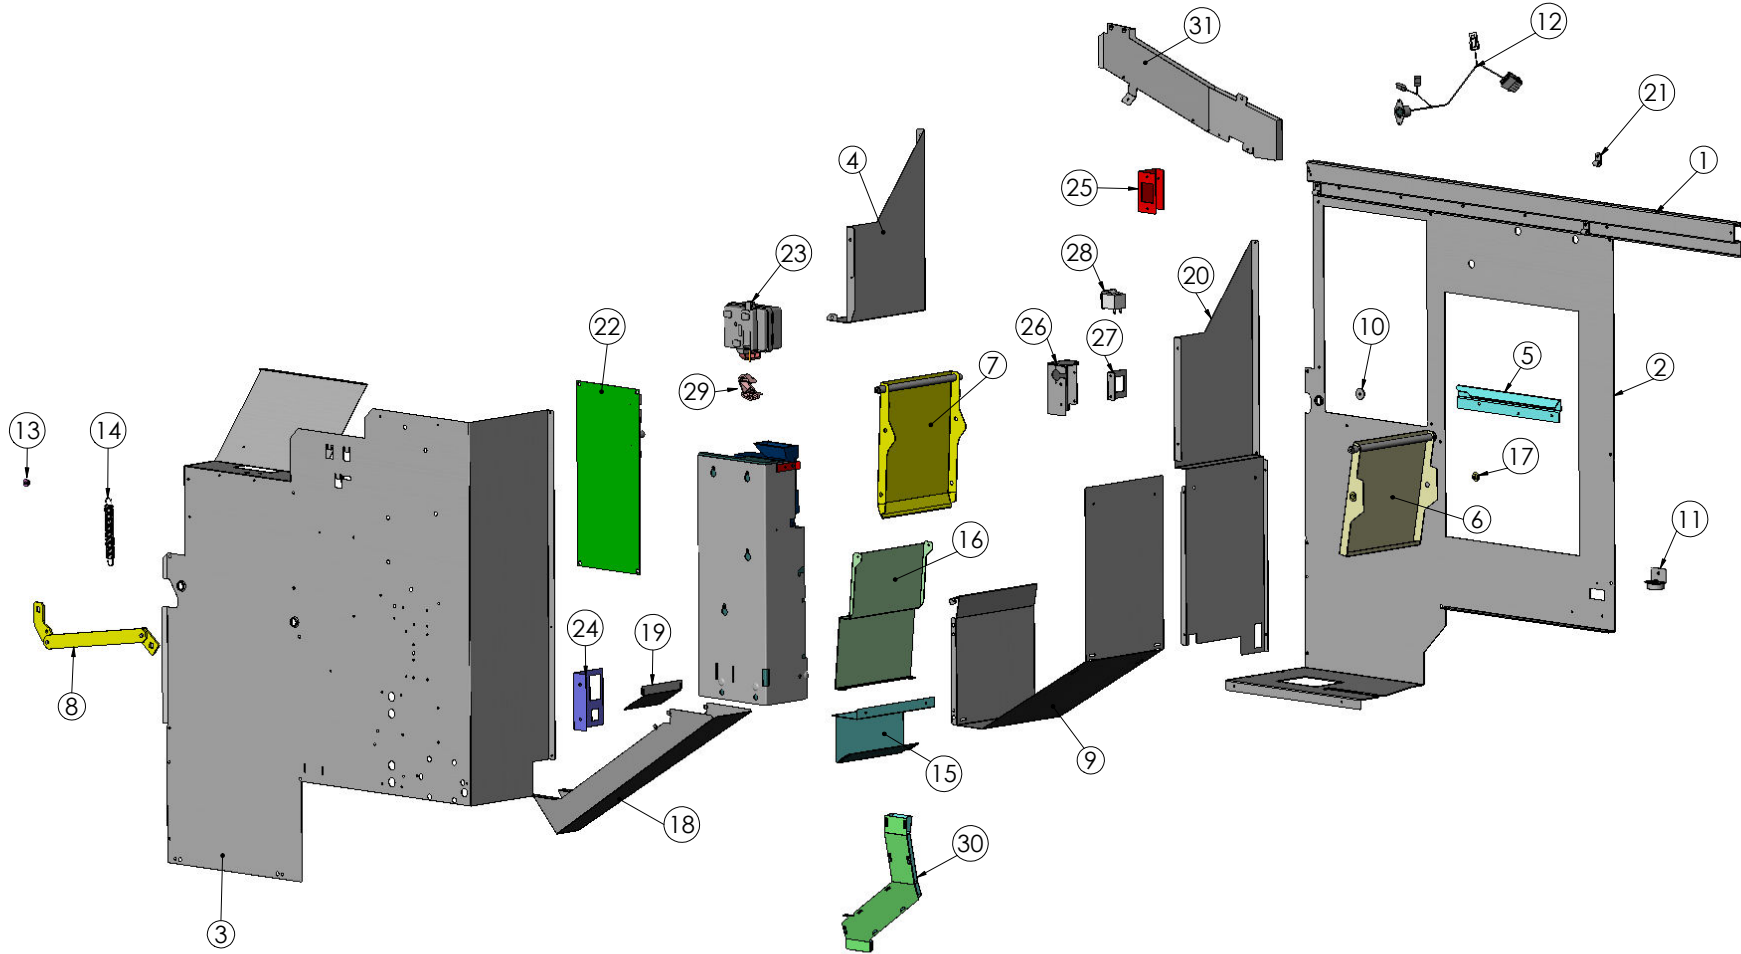

Draw #: 4500468
 Machine: Vision V3
 Section: Delivery

Code: 4500468	Date: 1/29/2009	Rev: 00	 
Delivery Bin		Jofemar USA,	

www.jofemarus.com

Delivery Box

Draw #
4500468

#	CODE	DESCRIPTION
1	6153784	DRAWER RAIL (VISION)
2	6153785	SIDE DRAWER (VISION)
3	6153787	DRAWER LID (VISION)
4	6153786	DRAWER FRONT (VISION)
5	6153022	TOP DRAWER DOOR (VISION V2)
6	6402098	REAR PRODUCT PICK UP DOUBLE DOOR (VISION V2)
7	6402099	FRONT PRODUCT PICK UP DOUBLE DOOR (VISION V2)
8	6411405	DOUBLE DOOR ARM HOLDER (VISION V2)
9	6153188	BOTTOM DRAWER (MULTIPLUS VISION V2)
10	6150854	FLAT WASHER D/4.2 x D/16 x1.5
11	6420043	INSIDE METAL BOX BRACKET (MULTIPLUS VISION)
12	88001600	COMMUNICATION CABLES RS232 (VISION)
14	1600059	PRODUCT PICK UP DOOR SPRING (BIG-BOX)
15	6153677	DOOR GUIDE REAR SIDE (VISION)
16	6153606	MEATL BOX REAR PANEL (VISION)
17	1841062	PRODUCT PICK UP DOOR PIN (ROMEIO)
18	6153788	FUNNEL REFUND (VISION)
19	6153789	COIN RETURN LID (VISION)
20	6153790	MIDDLE DRAWER DIVIDER (VISION)
21	5250038	HARNESS HOLDER N-4 (RICHCO)
22	8500206	VISION 8469 CONTROL CARD V3 Upsd
23	8700027	MOTOR SET RECOVERY (VISION)
24	6153224	BRACKET (VISION V2)
25	6153000	DEX SUPPORT (VISION)
26	6153840	MICRO BOX (VISION)
27	6153841	MICRO SUPPORT (VISION)

For support Call: 1 305 468 0302 ext 204 - support@jofemarus.com - www.jofemarus.com

www.jofemarus.com

Delivery Box

Draw #
4500468

#	CODE	DESCRIPTION
28	5060050	CLOSED MICRO DOOR
29	7030125	CLOSED MICRO DOOR
30	6411458	COIN CONTAINER VISION WITH ELEVATOR
31	6411459	COIN GUIDE OF VISION WITH ELEVATOR