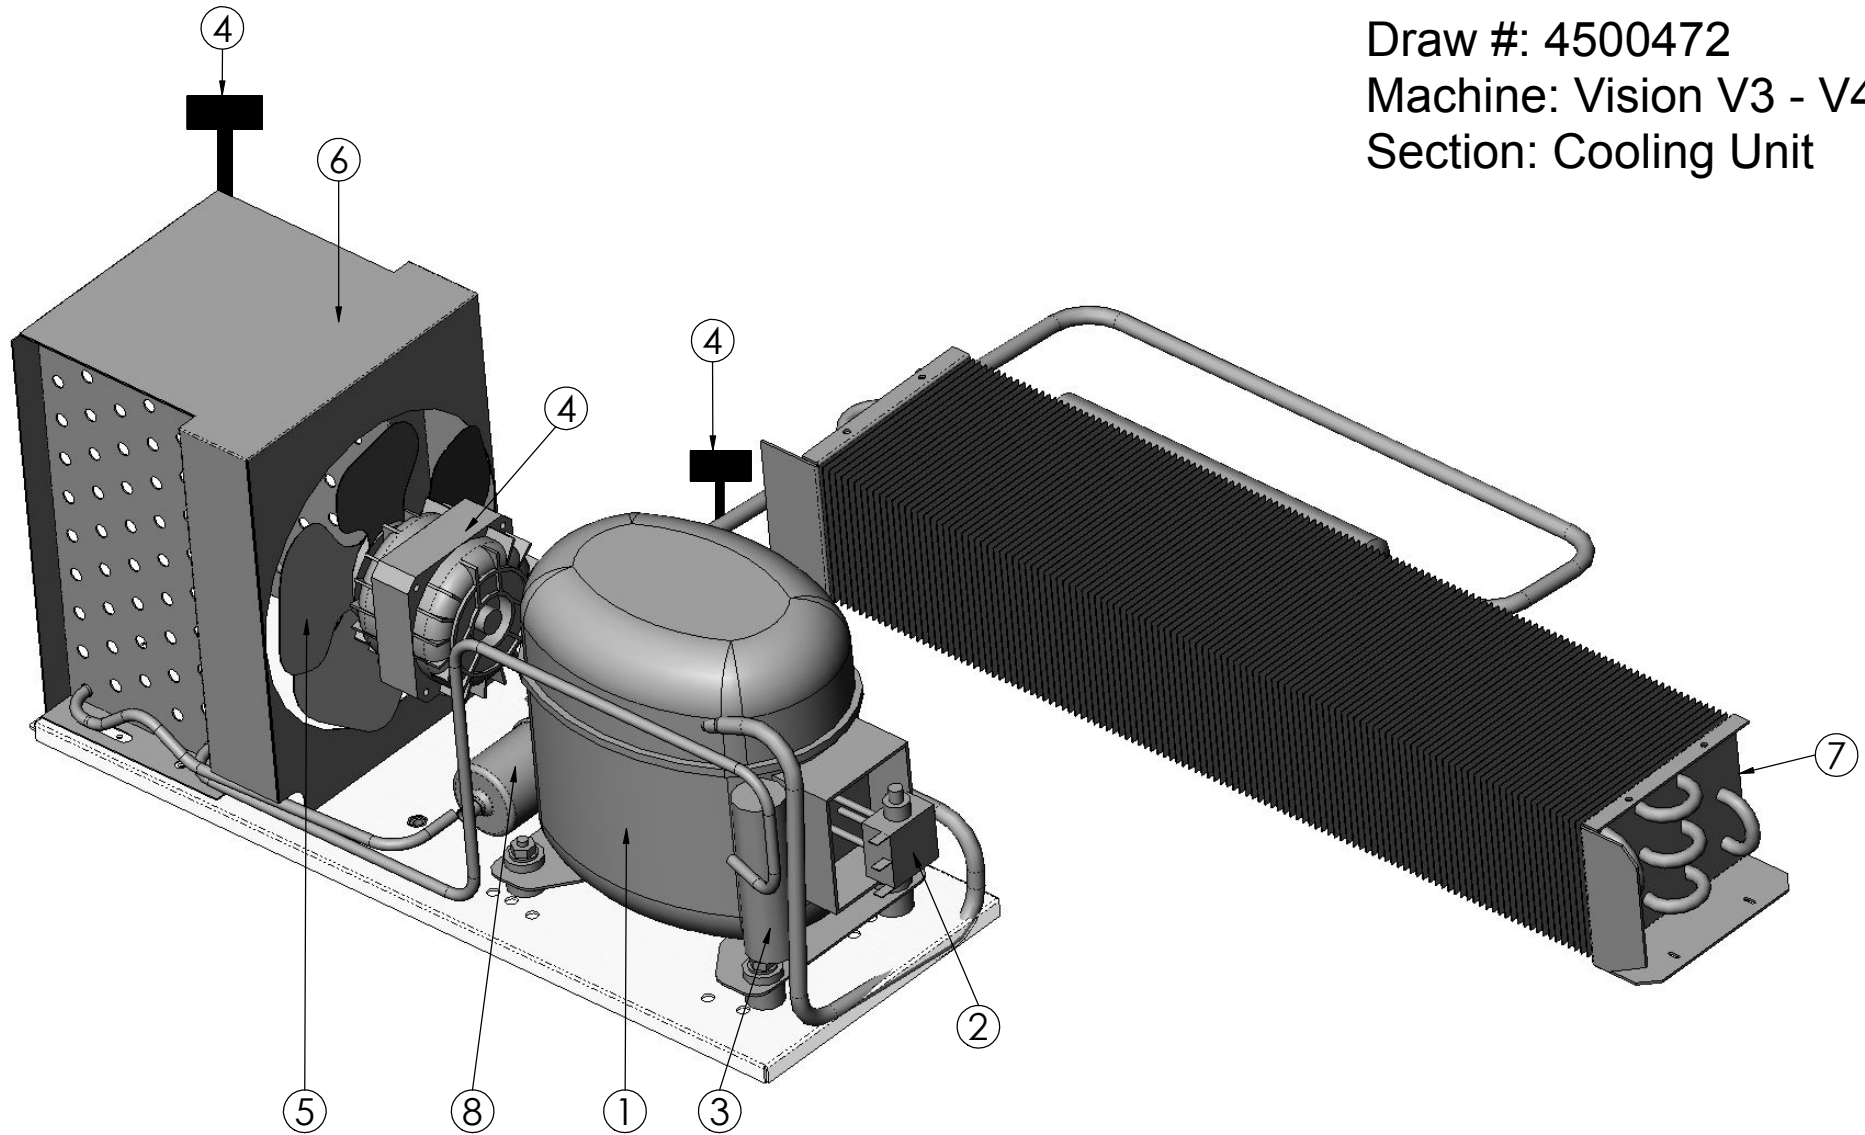

Draw #: 4500472  
 Machine: Vision V3 - V4  
 Section: Cooling Unit

Code: <b>4500472</b>	Date: 2/4/2009	Rev: 00	
Description			
Cooling Unit		Jofemar USA, Inc	

Jofemar S.A. Mario Despiegbe

## Cooling Unit

#	CODE	DESCRIPTION
1	5900019	SC12G Danfoss Compressor (220V)
1	5900038	Compressor Embraco (115V)
2	5418033	Danfoss Starter Relay For SC12G (220V)
3	5404230	Starter Capacitor for The Danfoss SC45G (220V)
4	89011076	Fan Assembly + Wiring (220V)
4	89011130	Fan Assembly+ Wiring (115V)
5	6180017	Propeller D172 / 32 ¼
6	5930004	Vision Staggered Condensor